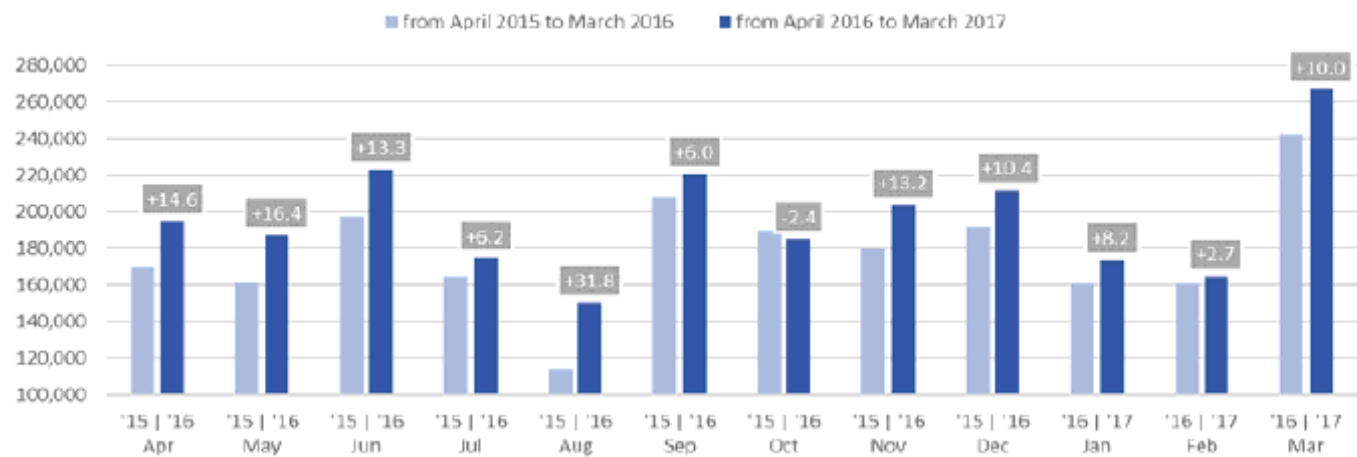

Total new commercial vehicle registrations in the EU - 12 month trend

Fonte: ACEA