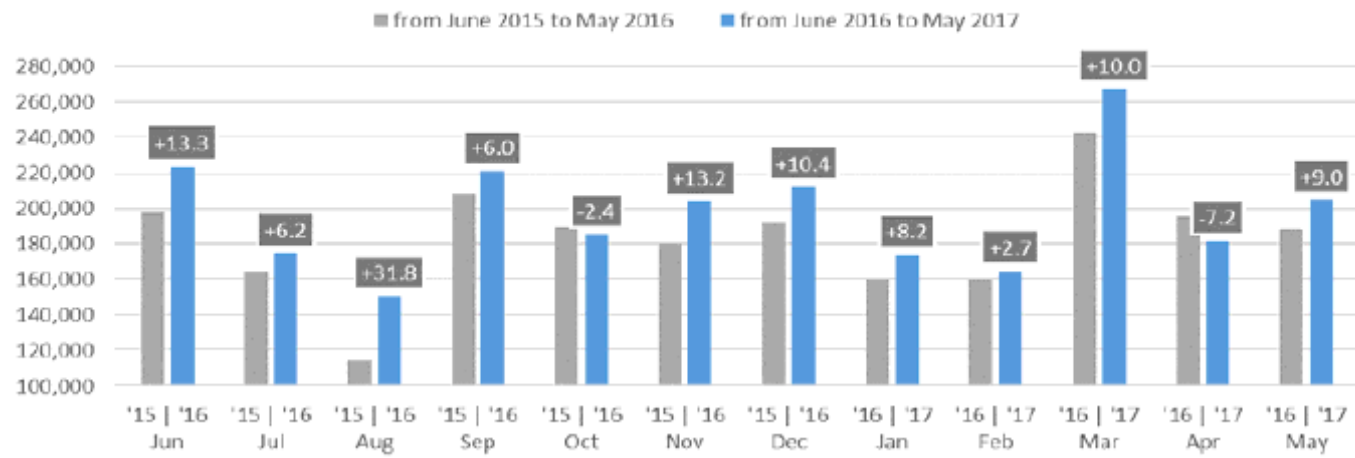

Total new commercial vehicle registrations in the EU - 12 month trend

Fonte: ACEA