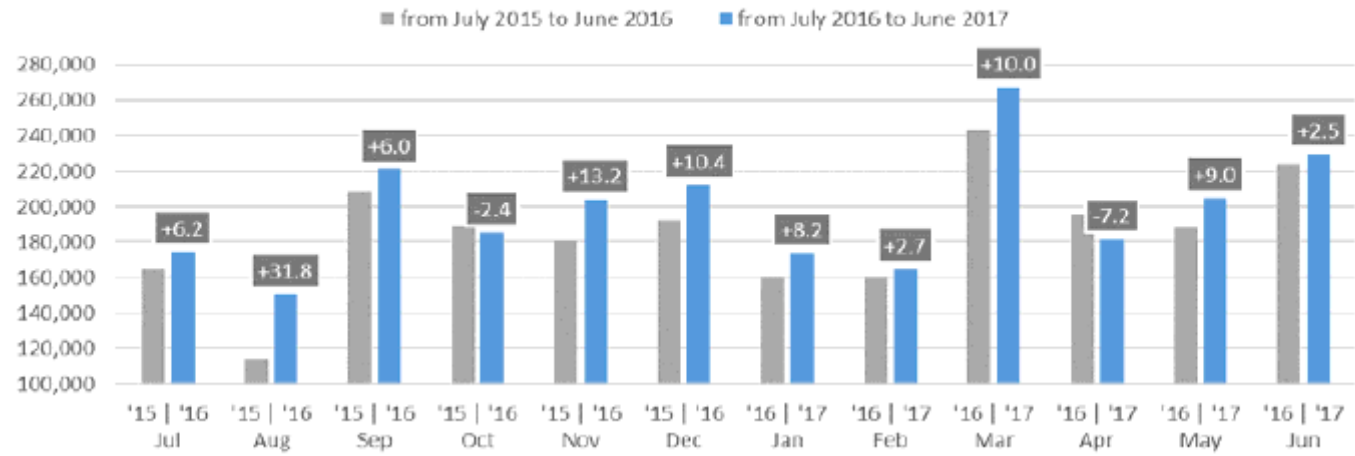

Total new commercial vehicle registrations in the EU - 12 month trend

Fonte: ACEA