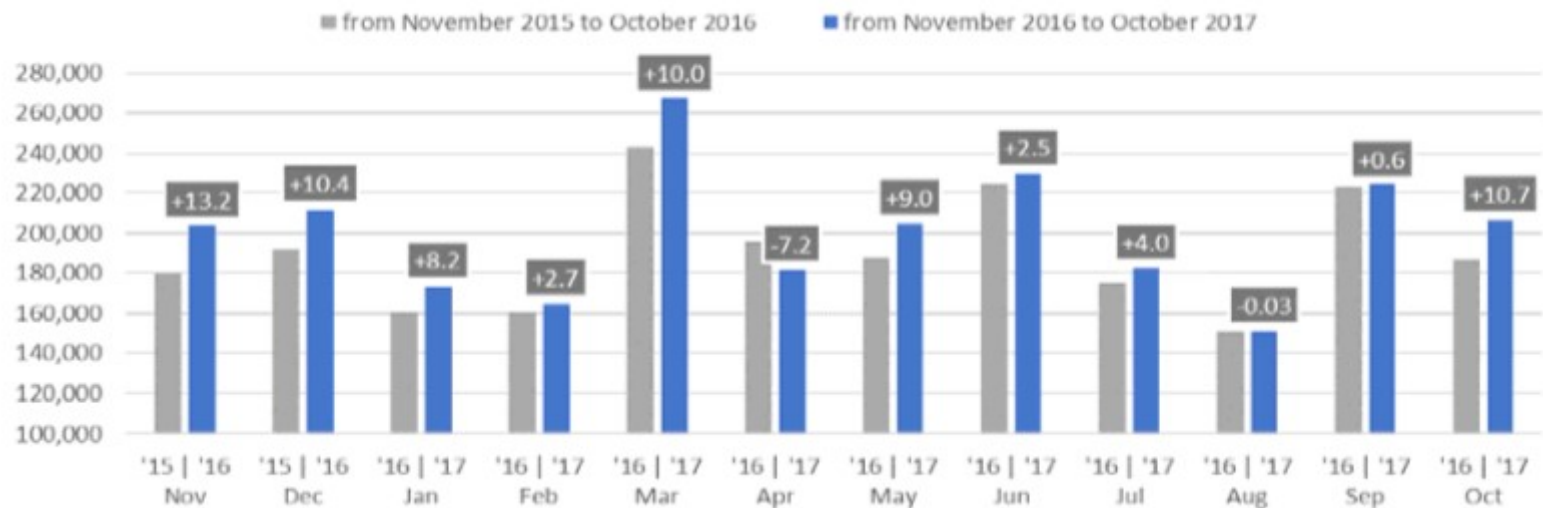

Total new commercial vehicle registrations in the EU - 12 month trend

Fonte: ACEA