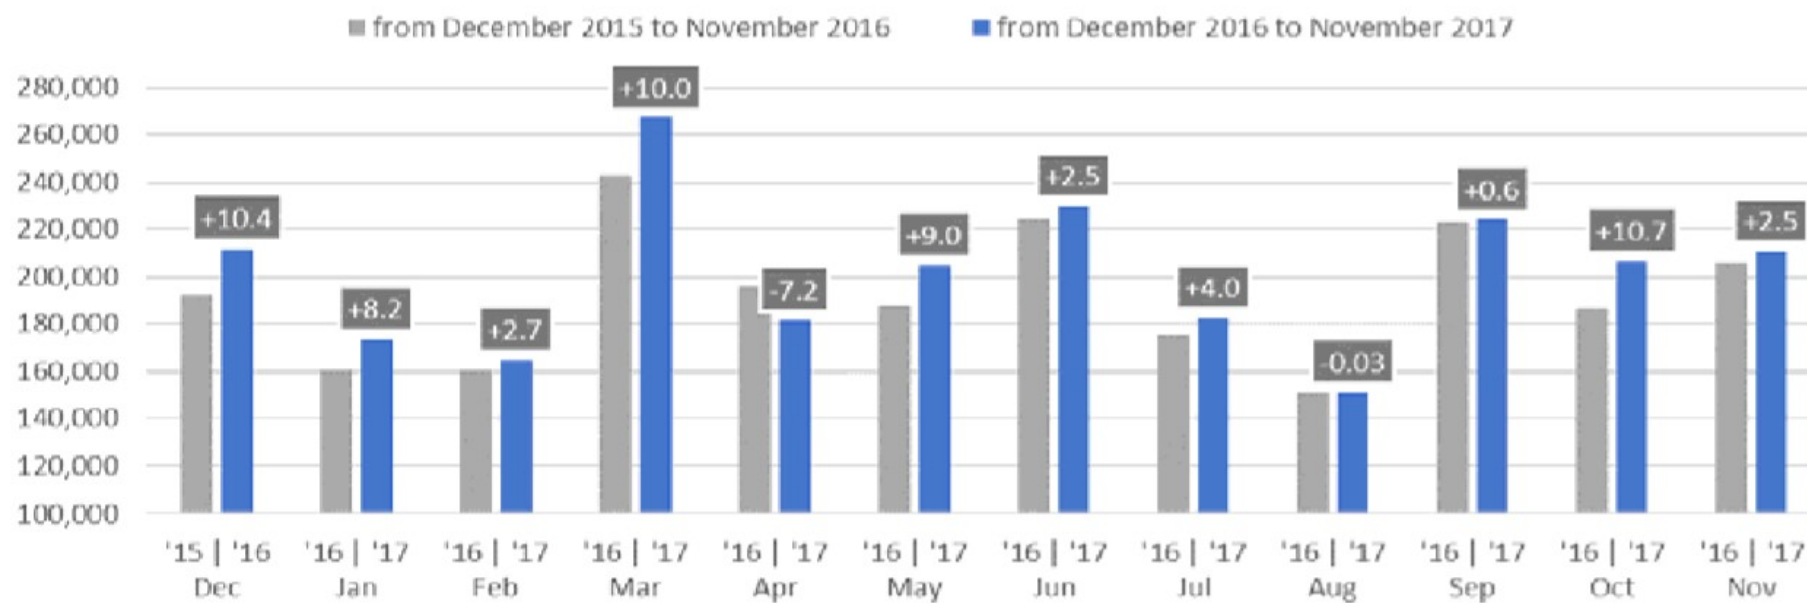

Total new commercial vehicle registrations in the EU - 12 month trend

Fonte: ACEA