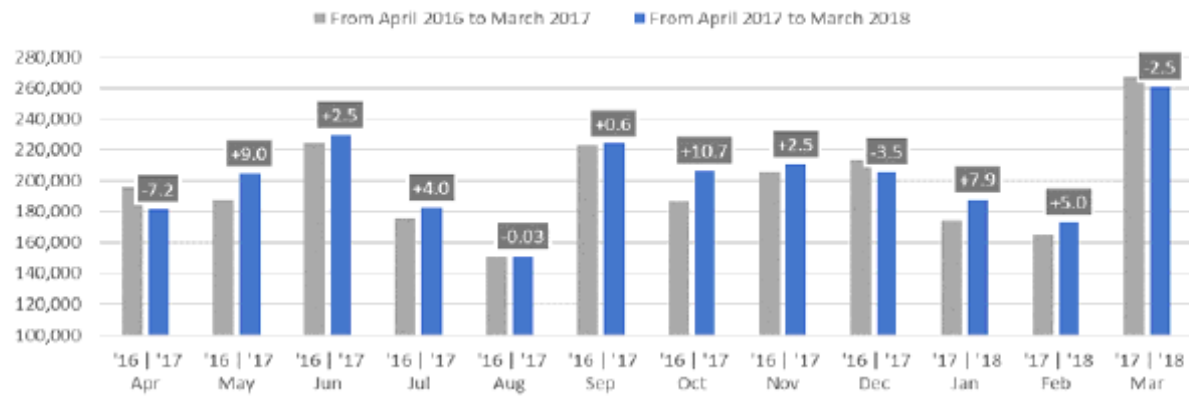

Total new commercial vehicle registrations in the EU - 12 month trend

Fonte: ACEA