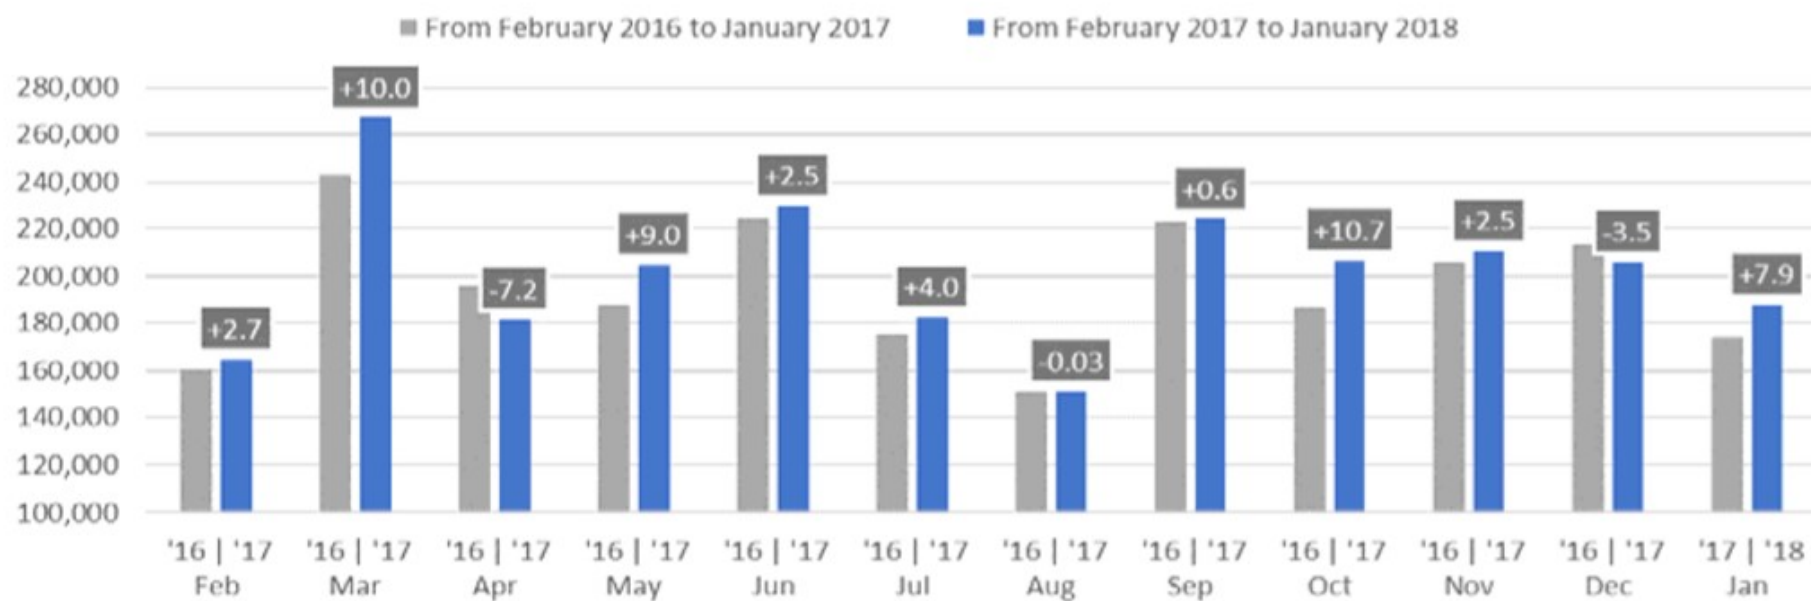

### Total new commercial vehicle registrations in the EU - 12 month trend

Fonte: ACEA